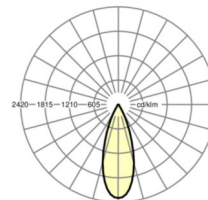

Placement	LED, Colour rendering/Light colour CRI ≥ 80 / 1900K
Colour tolerance (MacAdam)	3SDCM
Nominal luminous flux	3951lm
LED service life	50000h L80/B10 (Tq 25°C)
Luminaire luminous efficiency	57lm/W
UGR lat./long.	23.0 / 23.0

MECHANICS

Housing colour	silver grey/white aluminium RAL 9006
Dimensions (LxWxH/DxH)	765mm x 55mm x 201mm
Weight (net)	2.5kg
Swivel and turn area (x/y/z)	+ 90° / 0° / 335°
Type of installation	Mounting rail system installation, Light structure

Dimensions

L	765 mm	Length
B	55 mm	Width
H	201 mm	Height

DEEP-LINK

<https://www.regiolux.de/en/article/19105504065>

Reference	LED 4000lm 819
ηLB	100 %
Φ ↓/↑	100 % / 0 %
UGR lat./long.	23.0 / 23.0